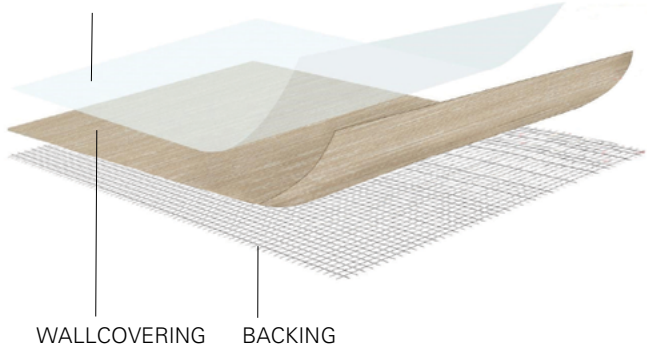

Clean or disinfect with any chemical solvents, acids, oxidizers, and salts in any concentration with **no change in appearance**

- Anti-microbial protection
- Does not support growth of bacteria, viruses or fungi
- Elevated abrasion and impact resistance
- Same easy installation as Type II wallcovering
- Stock items available by the yard
- Custom options available in almost any pattern (400 yd min)

INVISICAP

vyconwallcovering/invisicap.com

INVY46485 Casbah Silk Meknés

INVY47697 Watercolor Canvas Nude

54"/ Type II / 20 oz. LOW VOC RECYCLED CONTENT

Physical Properties

Weight: 20 oz. PLY/620 G/PLM 13.3 oz. PSY/451 G/PSM
Backing: Osnaburg | Width: 54 in./137 cm